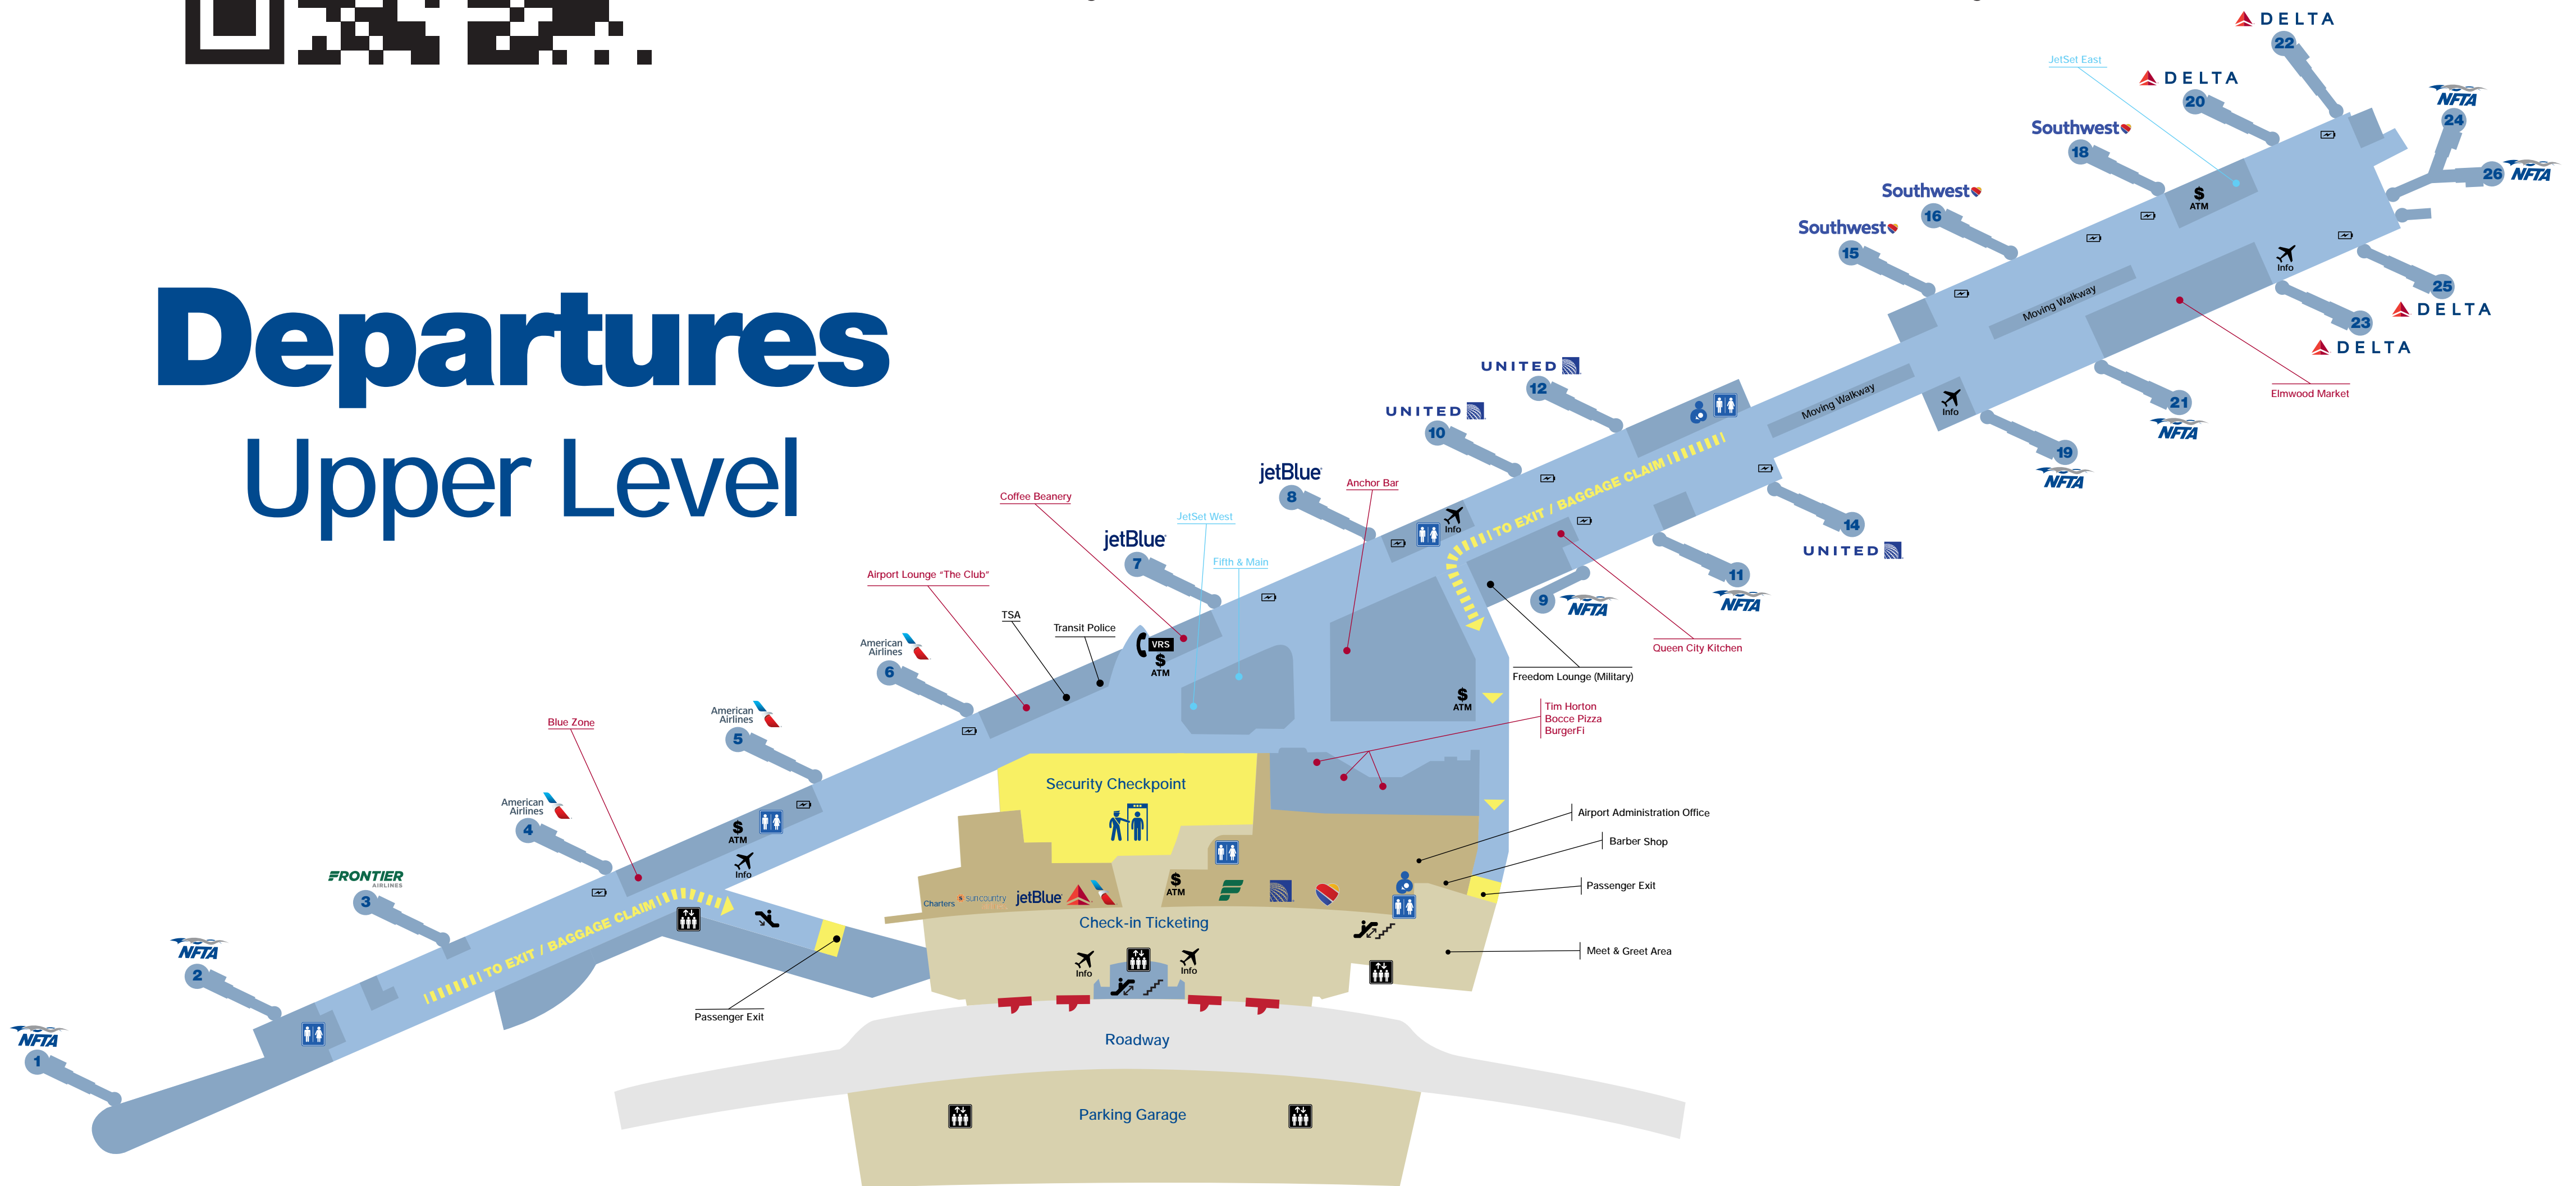

Directory

Use this QR Code with your mobile device to view the most current directory.

Departures Upper Level

Arrivals Lower Level

| | | | | | | | | |
|---------------------|--------------------|-----------------|----------|-----------|----------------|--------------|-------------------|----------------|
| Post-Security Areas | Pre-Security Areas | TSA Checkpoints | Roadways | Elevator | Exit | Information | TSA | ATM |
| | | | | Escalator | Restroom | Flight Info | Video Relay Phone | Change Machine |
| | | | | Stairs | Nursing Lounge | Cell Charger | Pay Phone | Smart Cart |

- American Airlines
- Delta Airlines
- Frontier Airlines
- JetBlue Airways
- Southwest Airlines
- Sun Country Airlines
- United Airlines

GATES

- | | |
|-------------------------|-----------------------|
| 1 International Flights | 15 Southwest Airlines |
| 2 NFTA | 16 Southwest Airlines |
| 3 Frontier Airlines | 18 Southwest Airlines |
| 4 American Airlines | 19 NFTA |
| 5 American Airlines | 20 Delta Air Lines |
| 6 American Airlines | 21 NFTA |
| 7 JetBlue Airways | 22 Delta Air Lines |
| 8 JetBlue Airways | 23 Delta Air Lines |
| 9 NFTA | 24 NFTA |
| 10 United Airlines | 25 Delta Air Lines |
| 11 NFTA | 26 NFTA |
| 12 United Airlines | |
| 14 United Airlines | |

FOOD

- Blue Zone
- Airport Lounge "The Club"
- Coffee Beanery
- Anchor Bar
- Tim Hortons
- Bocce Pizza
- BurgerFi
- Queen City Kitchen
- Elmwood Market

TRANSPORTATION

- Transit Waiting Lounge
- Car Rentals
- Limo Waiting
- Rideshare
- Public Transit NFTA-Metro Bus
- Airport Onsite Parking Shuttles
- Hotel Shuttles
- Commercial Buses
- Taxis

SERVICES

- Airport Administration
- Barber Shop
- Nursing Lounge
- Baggage Service Offices
- Customer Service
- Service Animal Relief
- Freedom Lounge (Military)

RETAIL

- JetSet West
- Fifth & Main
- JetSet East